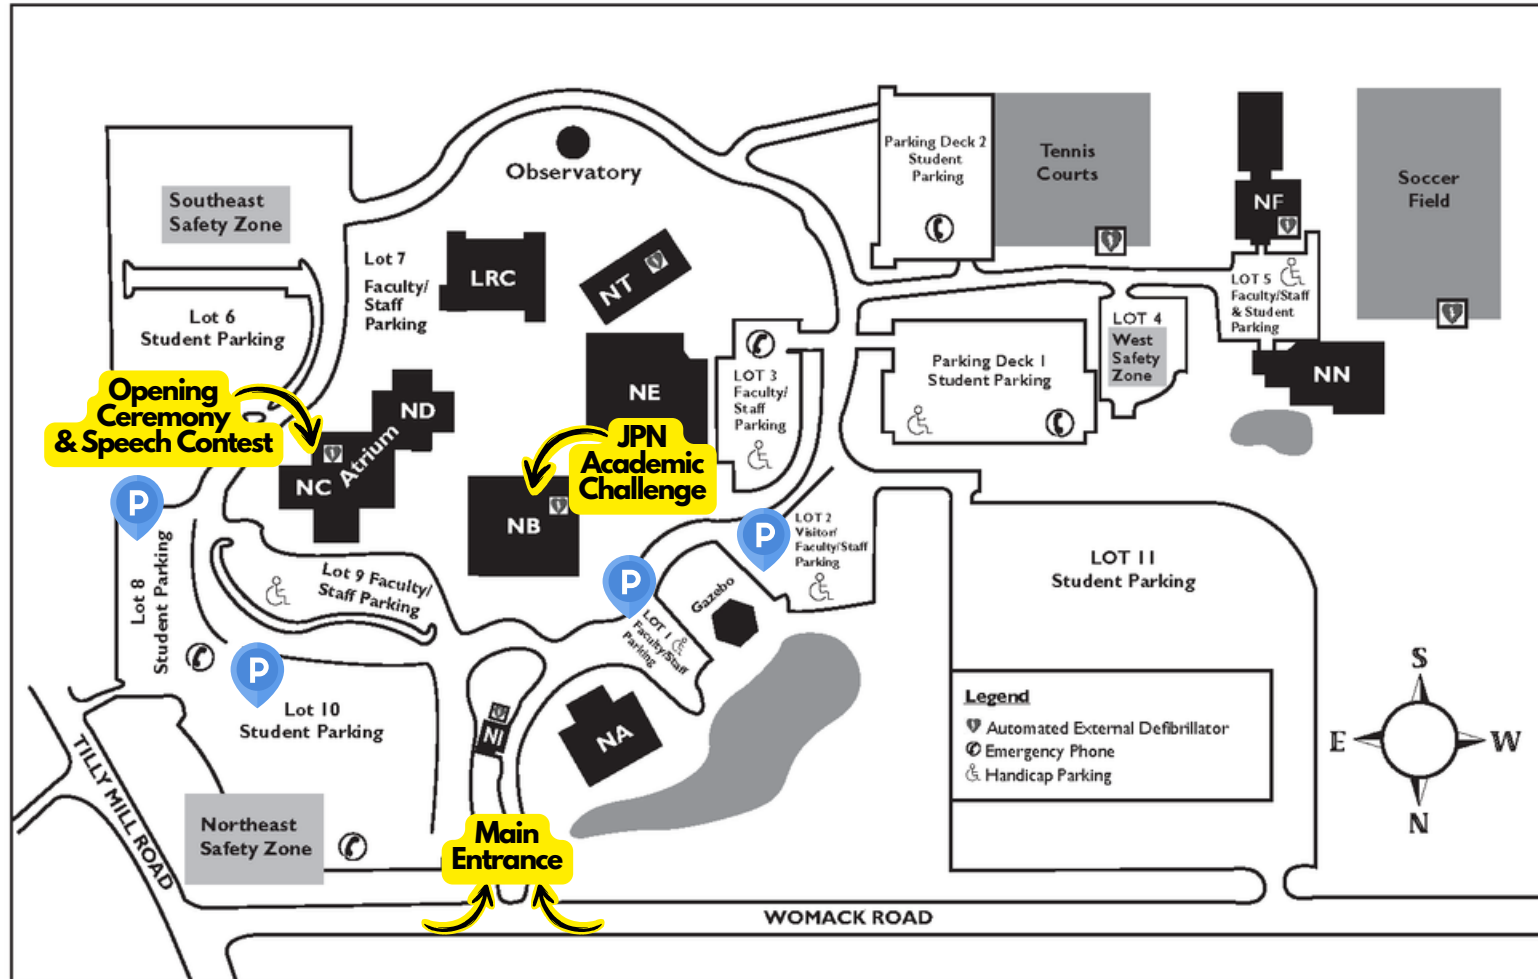

NC

Auditorium
Concessions-Café
Dental Hygiene
Testing Center

ND

Faculty Offices
Foreign Language/ESL
Nursing

NE

Business
CAT (Creation and Technology) Lab/
Computer Lab
Computer Science
Cultural and Behavioral Science
Engineering
English
Faculty Offices
History and Political Science
Honors College
Humanities and Fine Arts
Mathematics
Science

NF

Lobby
Gymnasium
Kinesiology and Health
Physical Education
Weight Room

NI

Police Department
Administration

NN

Facilities Operations

NT

Student Health Center
TRIO - Student Support Services

LRC

Learning and Tutoring Center
Library

NA

Deans of Academics and
Students
Disability Services
Faculty Offices
Move On When Ready
(Dual Enrollment)
Technology and Media

NB

Admissions
Advisement Center
Bookstore
Café
Cashiering
Enrollment Services
Financial Services

ID Card (PantherCard) Services
and Parking Permits
International Student and Scholar
Services/Admissions
Military Outreach Center
Personal Counseling Services
Police Department
Student Government Association
Student Life